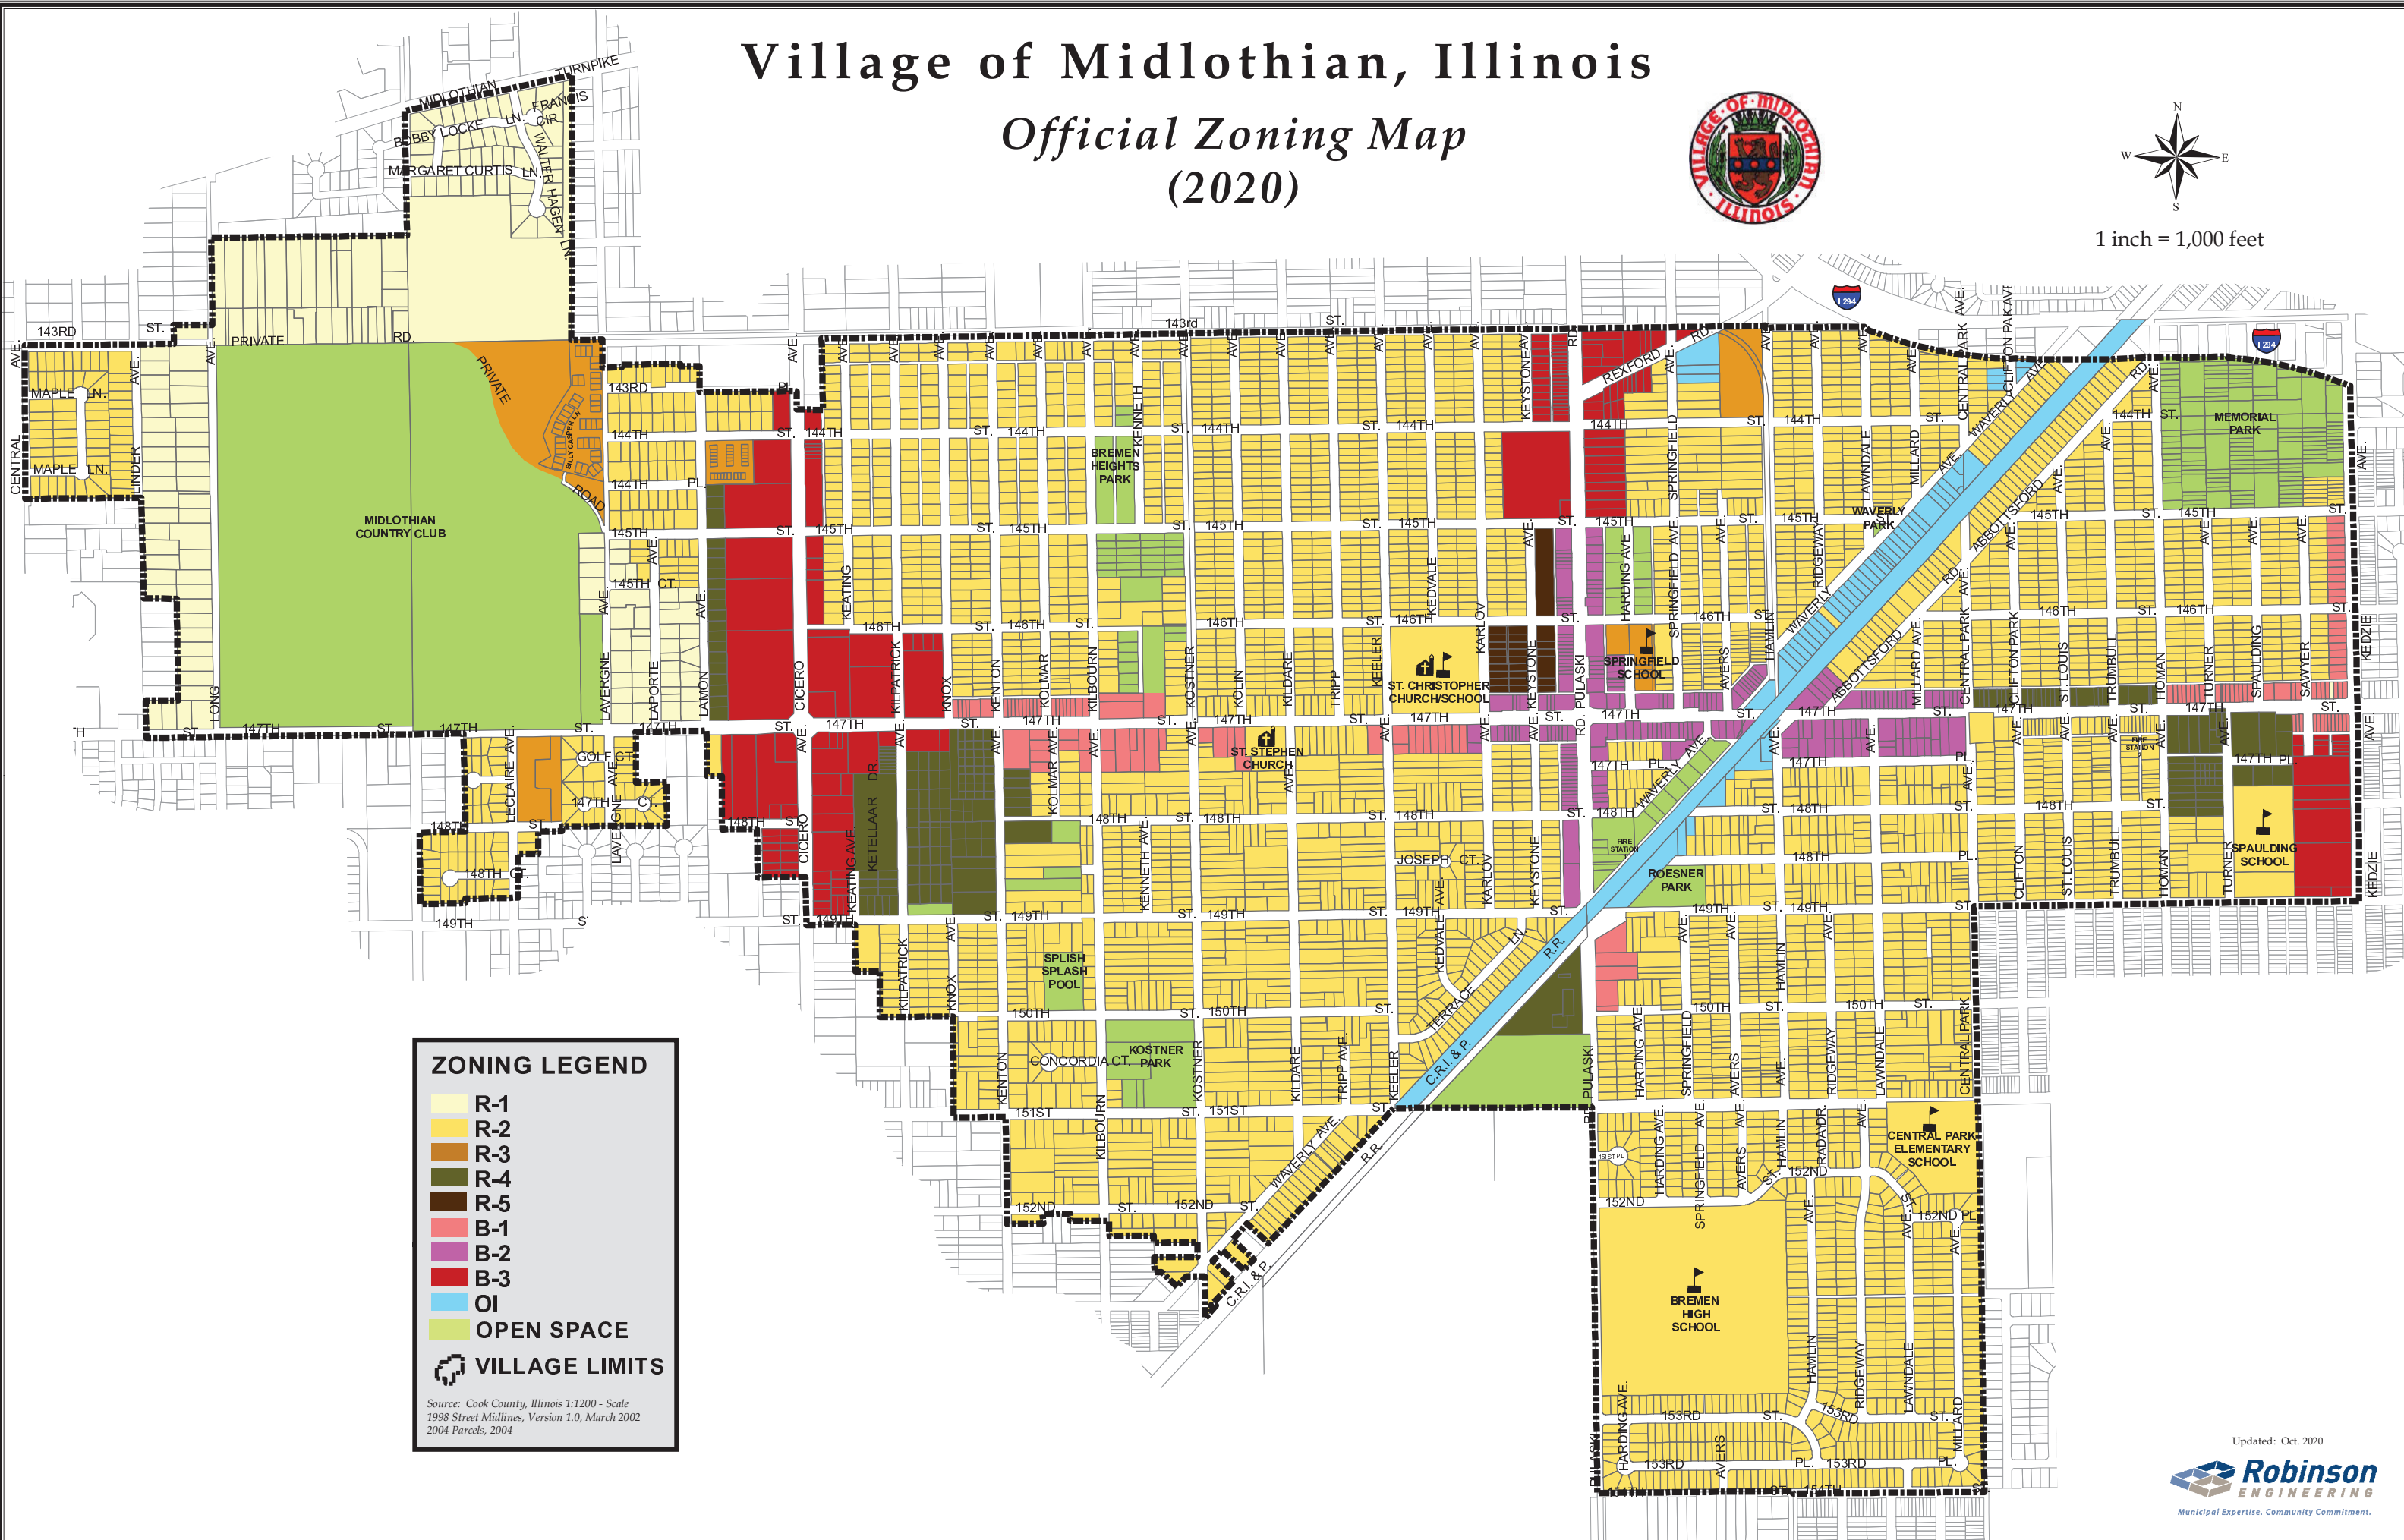

Village of Midlothian, Illinois

Official Zoning Map

(2020)

1 inch = 1,000 feet

ZONING LEGEND

- R-1
- R-2
- R-3
- R-4
- R-5
- B-1
- B-2
- B-3
- OI
- OPEN SPACE
- VILLAGE LIMITS

Source: Cook County, Illinois 1:1200 - Scale
1998 Street Midlines, Version 1.0, March 2002
2004 Parcels, 2004